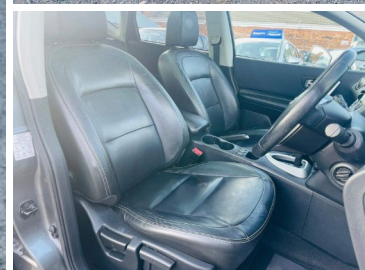

2013(13) Nissan Qashqai TEKNA 5-Door

£9,895

**AA**  
You're in safe hands  
This dealer has signed our Dealer Promise

**Engine:** Petrol  
**Body:** Hatchback  
**Gearbox:** Continuously Variable  
**Capacity:** 1598cc  
**Colour:** Grey  
**Mileage:** 71,258  
**CO<sup>2</sup>:** 149g/km  
**MPG:** 44.1mpg  
**Top Speed:** 109mph  
**BHP:** 117bhp  
**Insurance Grp:** 18E  
**Solhebon Car Hub**  
 28 Hollyhedge Lane  
 Walsall  
 West Midlands, WS2 8PT